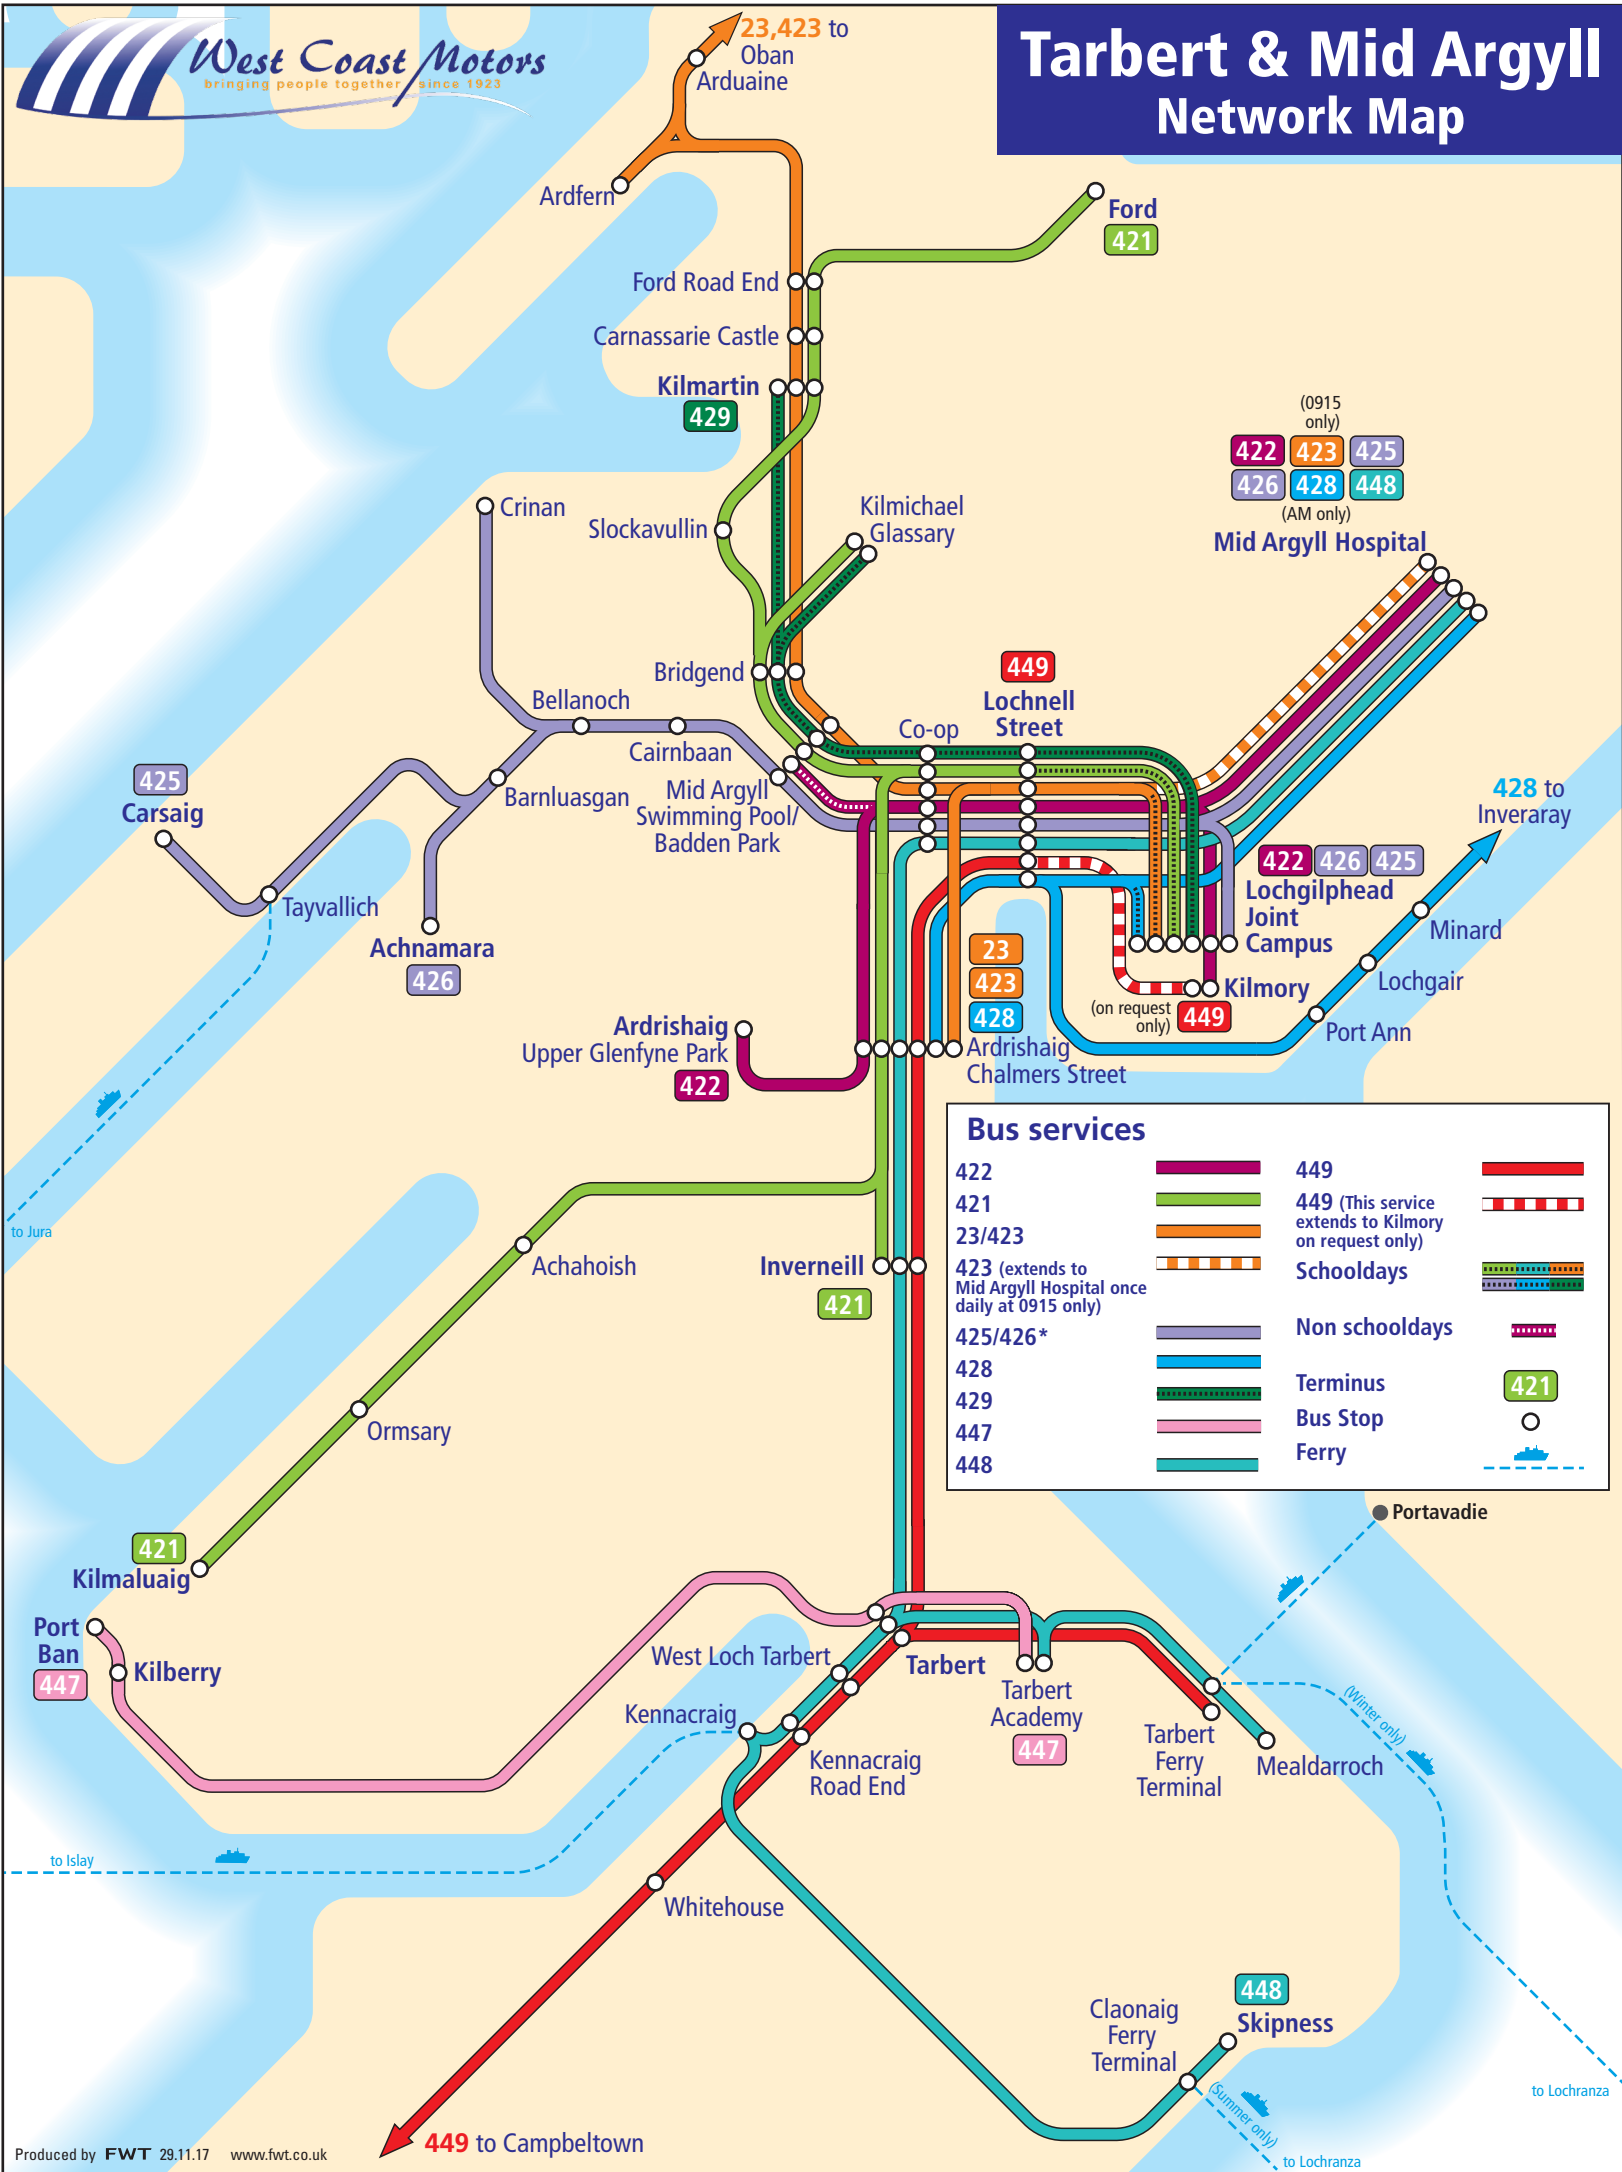

Tarbert & Mid Argyll Network Map

Bus services

422		449	
421		449 (This service extends to Kilmory on request only)	
23/423		Schooldays	
423 (extends to Mid Argyll Hospital once daily at 0915 only)		Non schooldays	
425/426*		Terminus	
428		Bus Stop	
429		Ferry	
447			
448			

449 to Campbeltown

448 to Lochranza

to Lochranza