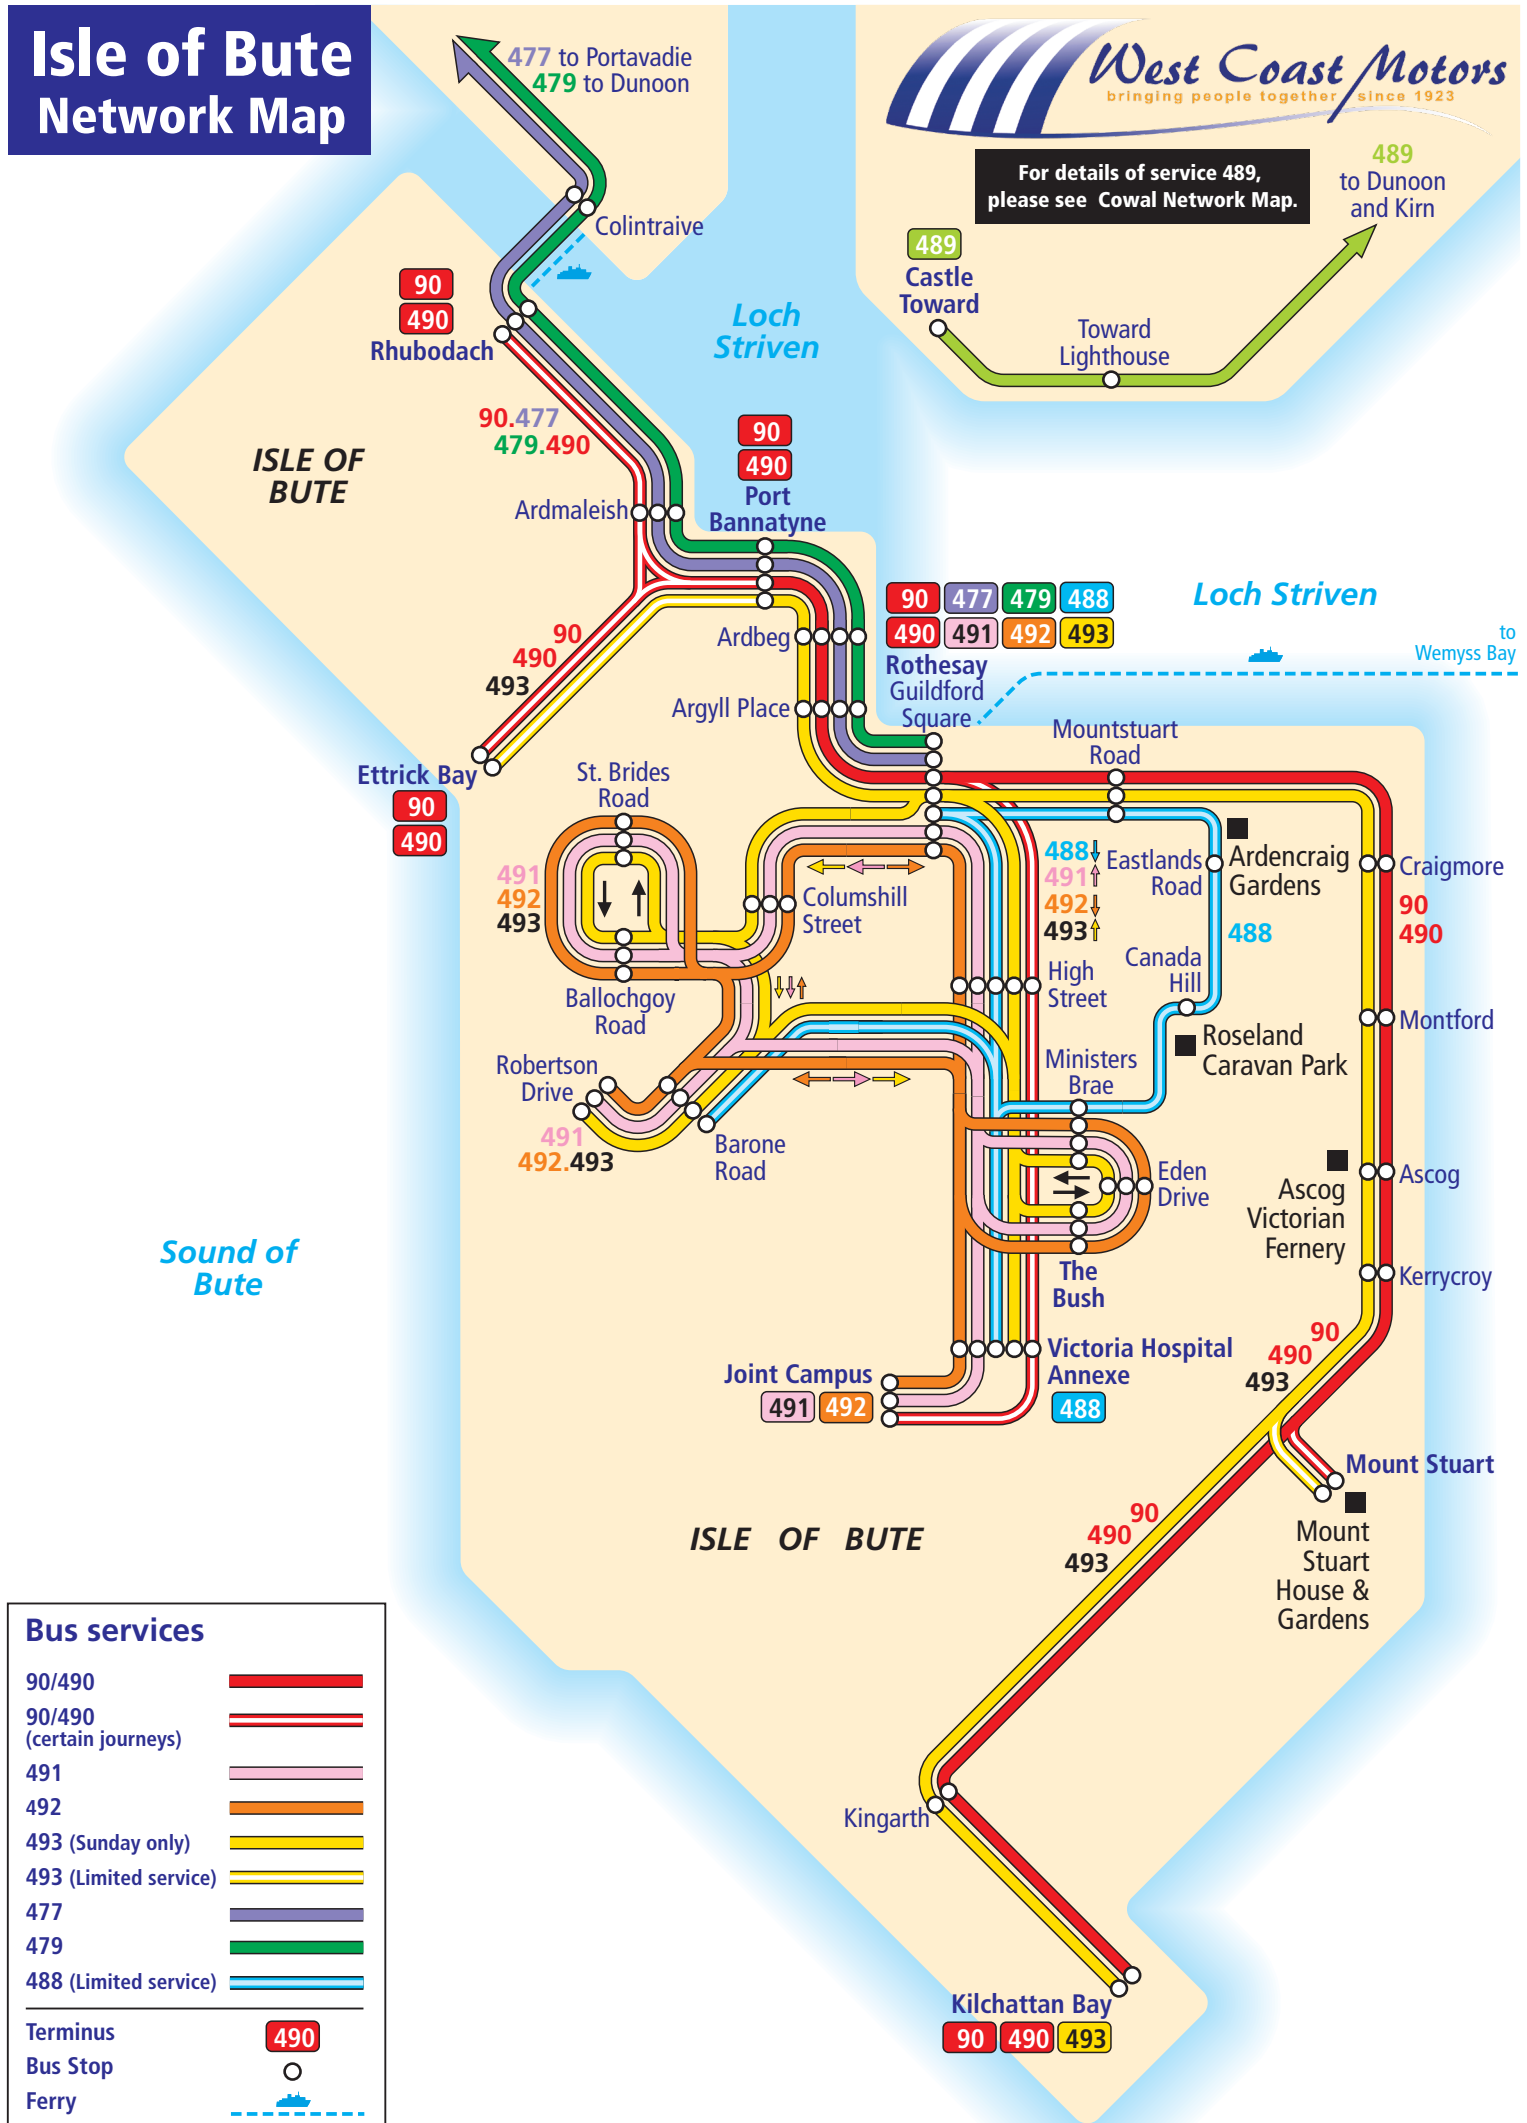

Isle of Bute Network Map

For details of service 489, please see Cowal Network Map.

Bus services	
90/490	
90/490 (certain journeys)	
491	
492	
493 (Sunday only)	
493 (Limited service)	
477	
479	
488 (Limited service)	
Terminus	
Bus Stop	
Ferry	