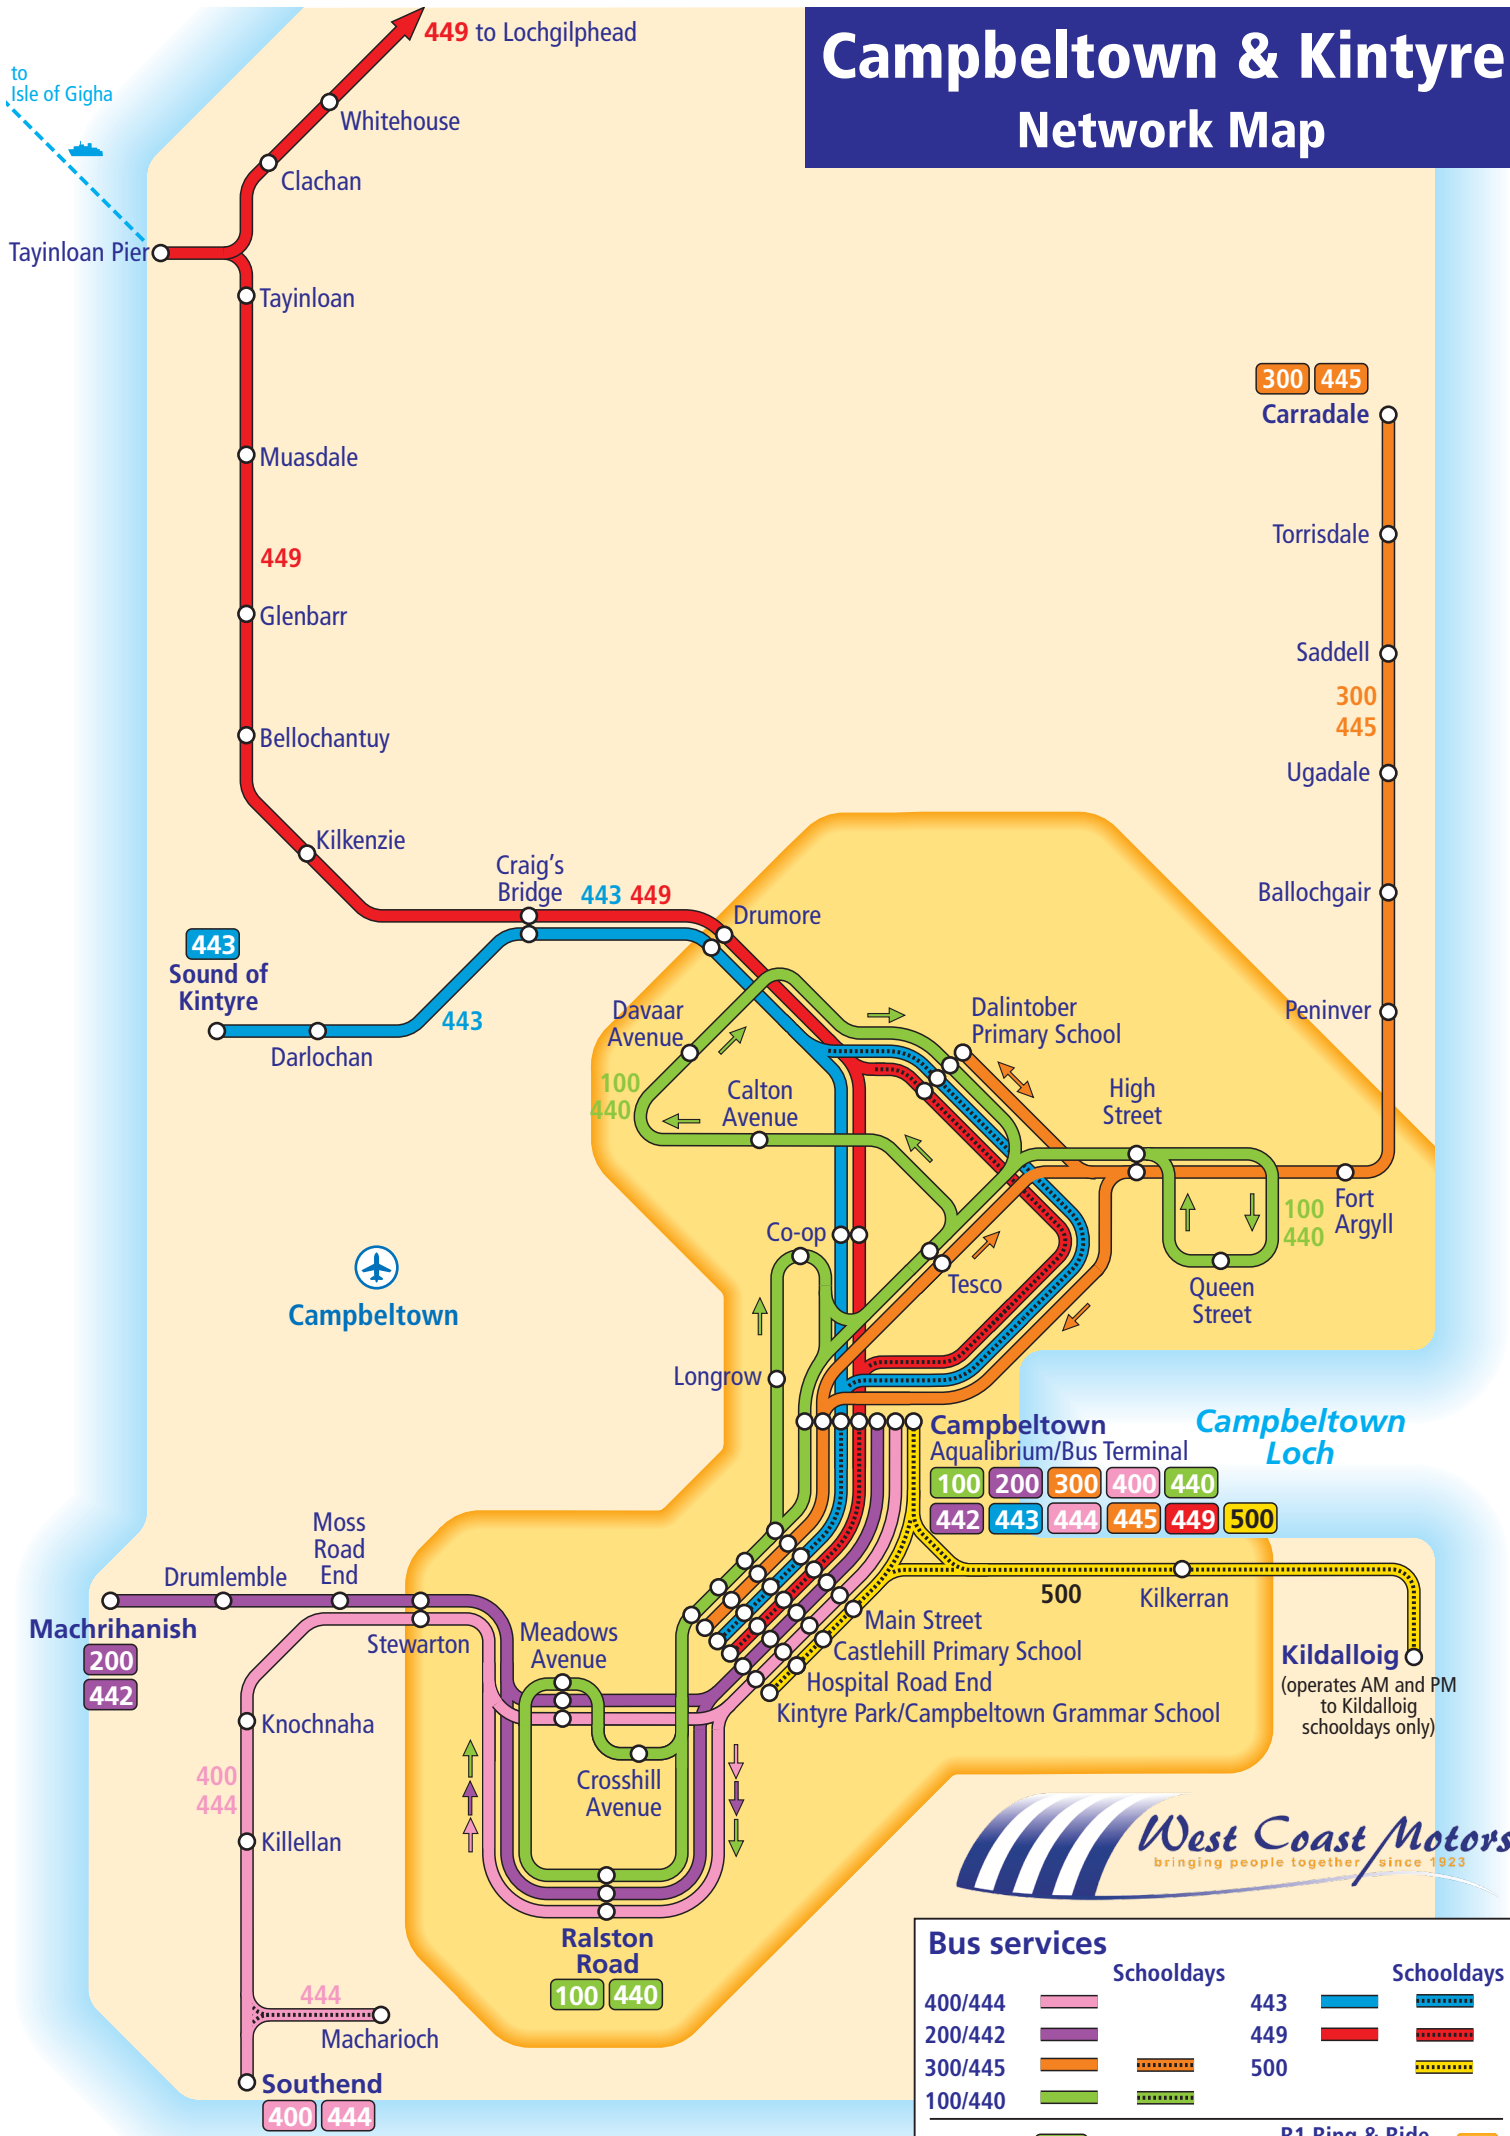

Campbeltown & Kintyre Network Map

Bus services		Schooldays		Schooldays	
400/444		443			
200/442		449			
300/445		500			
100/440					

Terminus		Bus Stop		R1 Ring & Ride Operating Area	
----------	--	----------	--	-------------------------------	--